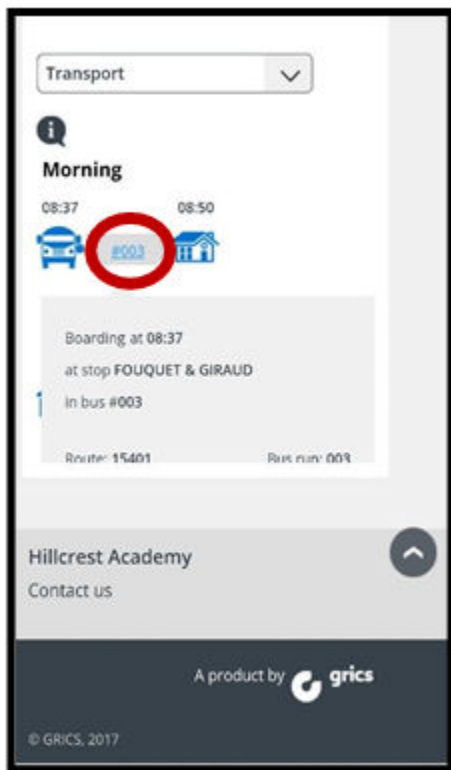

# How to access bus information on the Mozaik Portal

On the Sir Wilfrid Laurier School Board website, click on the Parent Portal (Mozaik) Button or click on link below

<https://portailparents.ca/accueil/en/>

[swlauriersb.qc.ca](http://swlauriersb.qc.ca)   

Click on the "Record" icon to access your child's file

From the drop down menu, choose "Transport"

The bus route assigned to your child will be indicated

Click on the bus route number for the exact location of your child's bus stop