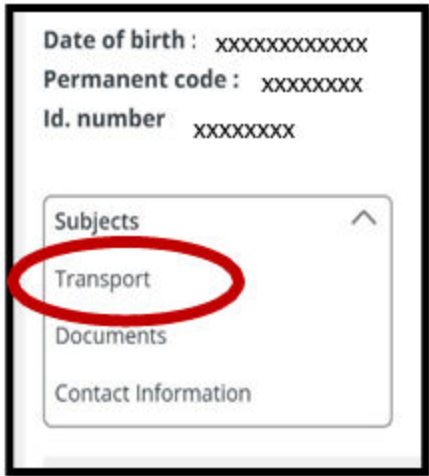

From the drop down menu, choose "Transport"