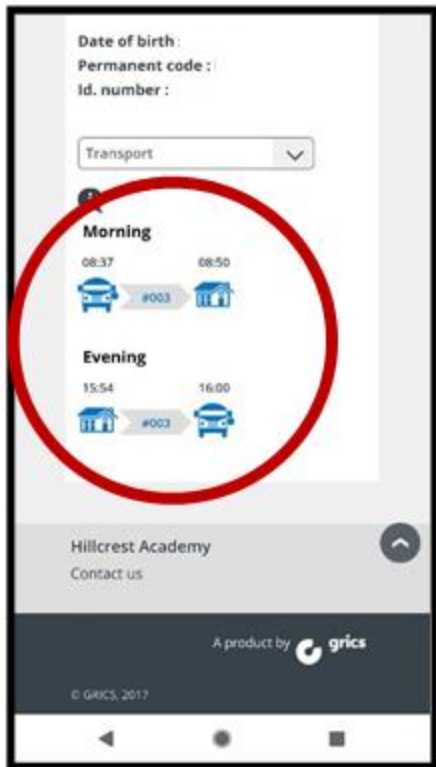

# How to access bus information on the Mozaik Portal

On the Sir Wilfrid Laurier School Board website, click on the Parent Portal (Mozaik) Button or click on link below

<https://portailparents.ca/accueil/en/>

[swlauriersb.qc.ca](http://swlauriersb.qc.ca)   

Click on the "Record" icon to access your child's file

From the drop down menu, choose "Transport"

The bus route assigned to your child will be indicated

Click on the bus route number for the exact location of your child's bus stop